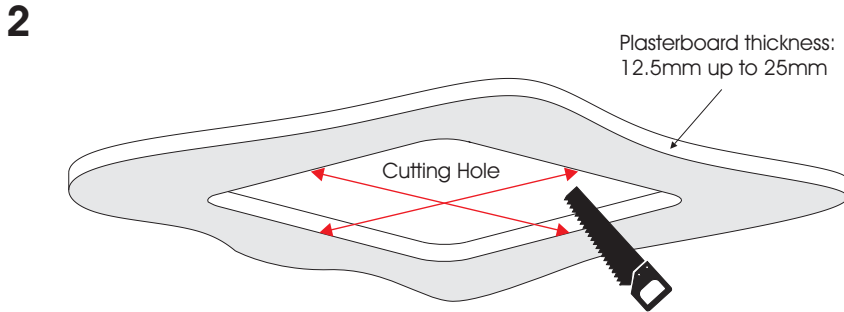

LOOP RC - Installation Manual

1  **Attention**
Before any maintenance switch off the main power.

Luminaires	Cutting Hole
300x300mm	305x305mm
450x450mm	455x455mm
590x590mm	595x595mm
860x860mm	865x865mm
1130x1130mm	1135x1135mm
1400x1400mm	1405x1405mm