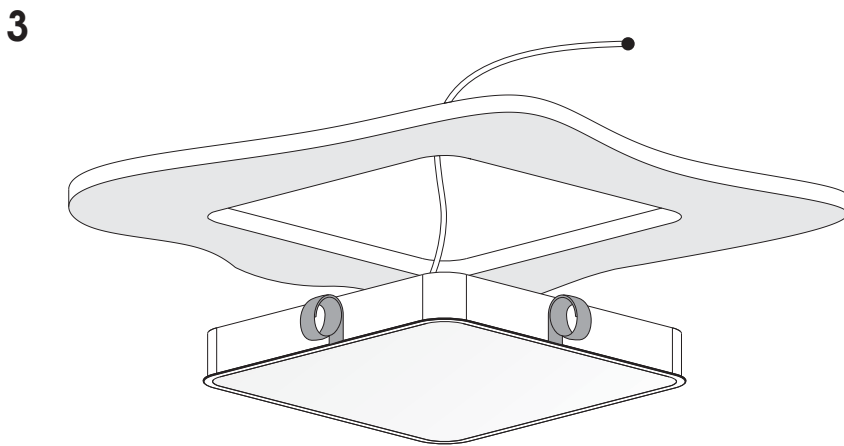

LOOP RC - Installation Manual

1  **Attention**
Before any maintenance switch off the main power.

Luminaires	Cutting Hole
300x300mm	305x305mm
450x450mm	455x455mm
590x590mm	595x595mm
860x860mm	865x865mm
1130x1130mm	1135x1135mm
1400x1400mm	1405x1405mm